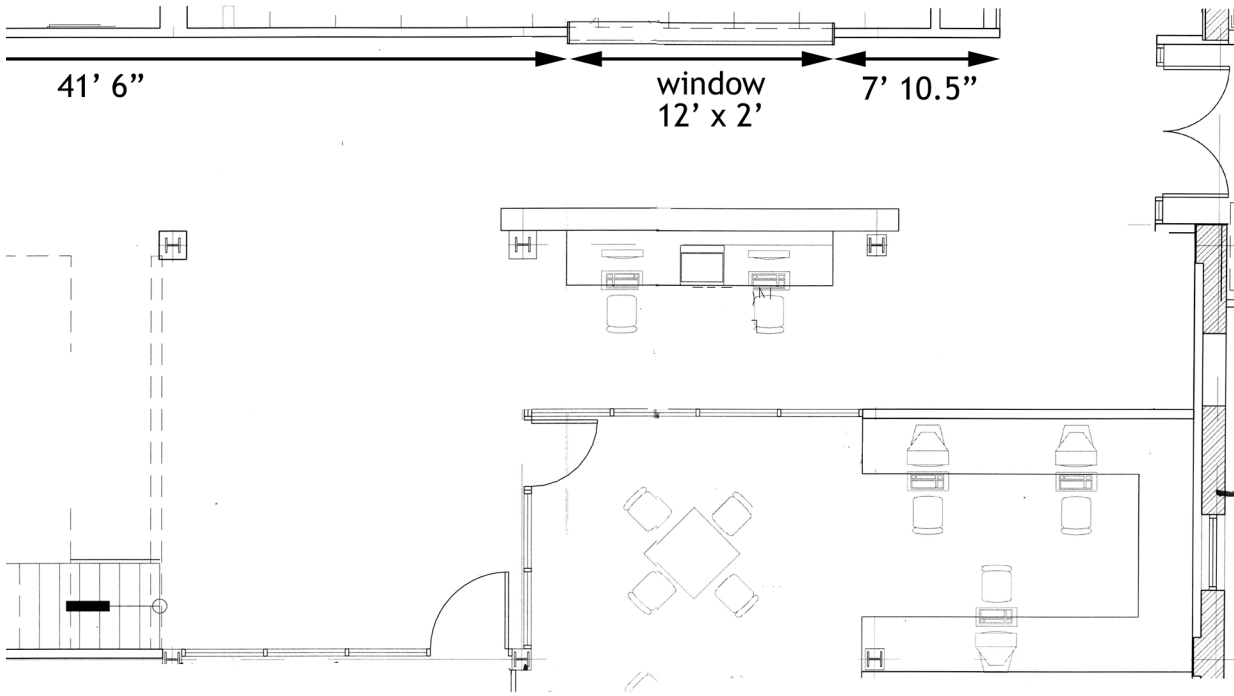

match circle with page 2 →

Gallery 2
 (1 of 2)
 wall height: 14'

Hyde Park
**ART
 CEN
 TER**

Allison Peters
 Director of Exhibitions
 5020 South Cornell Avenue
 773.324.5520 ext. *1010
 apeters@hydeparkart.org

match circle with page 2 →

) ← match circle with page 1

Gallery 2 (2 of 2) wall height: 14'

) ← match circle with page 1

Hyde Park
Allison Peters
Director of Exhibitions
5020 South Cornell Avenue
773.324.5520 ext. *1010
apeters@hydeparkart.org