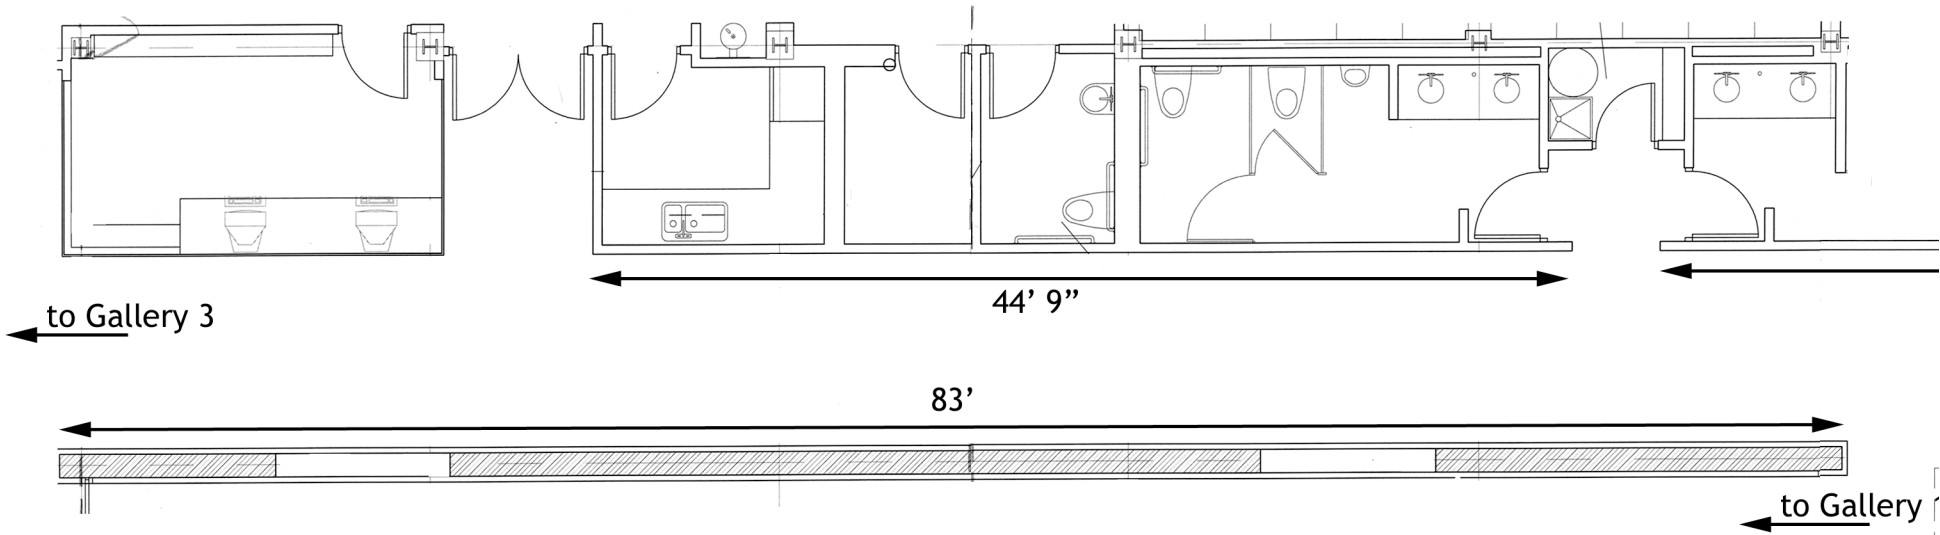

match circle with page 2 →

Gallery 2
 (1 of 2)
 wall height: 14'

Hyde Park
**ART
 CEN
 TER**

Allison Peters
 Director of Exhibitions
 5020 South Cornell Avenue
 773.324.5520 ext. *1010
 apeters@hydeparkart.org

match circle with page 2 →

) ← match circle with page 1

Gallery 2 (2 of 2) wall height: 14'

) ← match circle with page 1

Hyde Park
Allison Peters
Director of Exhibitions
5020 South Cornell Avenue
773.324.5520 ext. *1010
apeters@hydeparkart.org