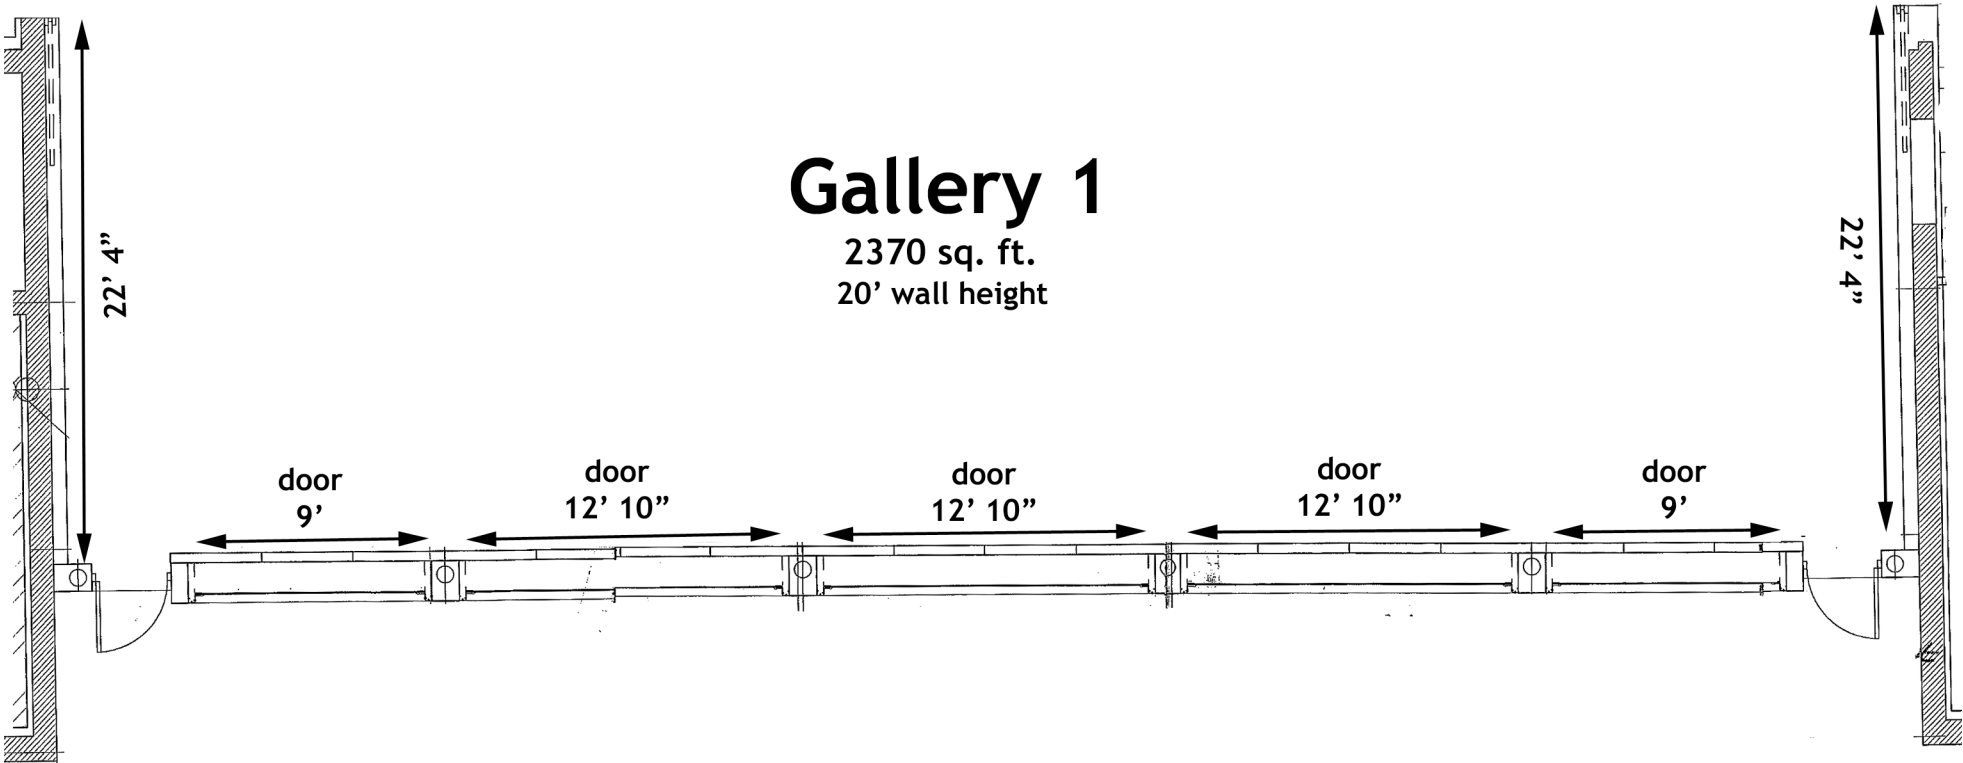

Gallery 1

2370 sq. ft.
20' wall height

Hyde Park
**ART
CEN
TER**

Allison Peters
Director of Exhibitions
773.324.5520 ext. *1010
apeters@hydeparkart.org